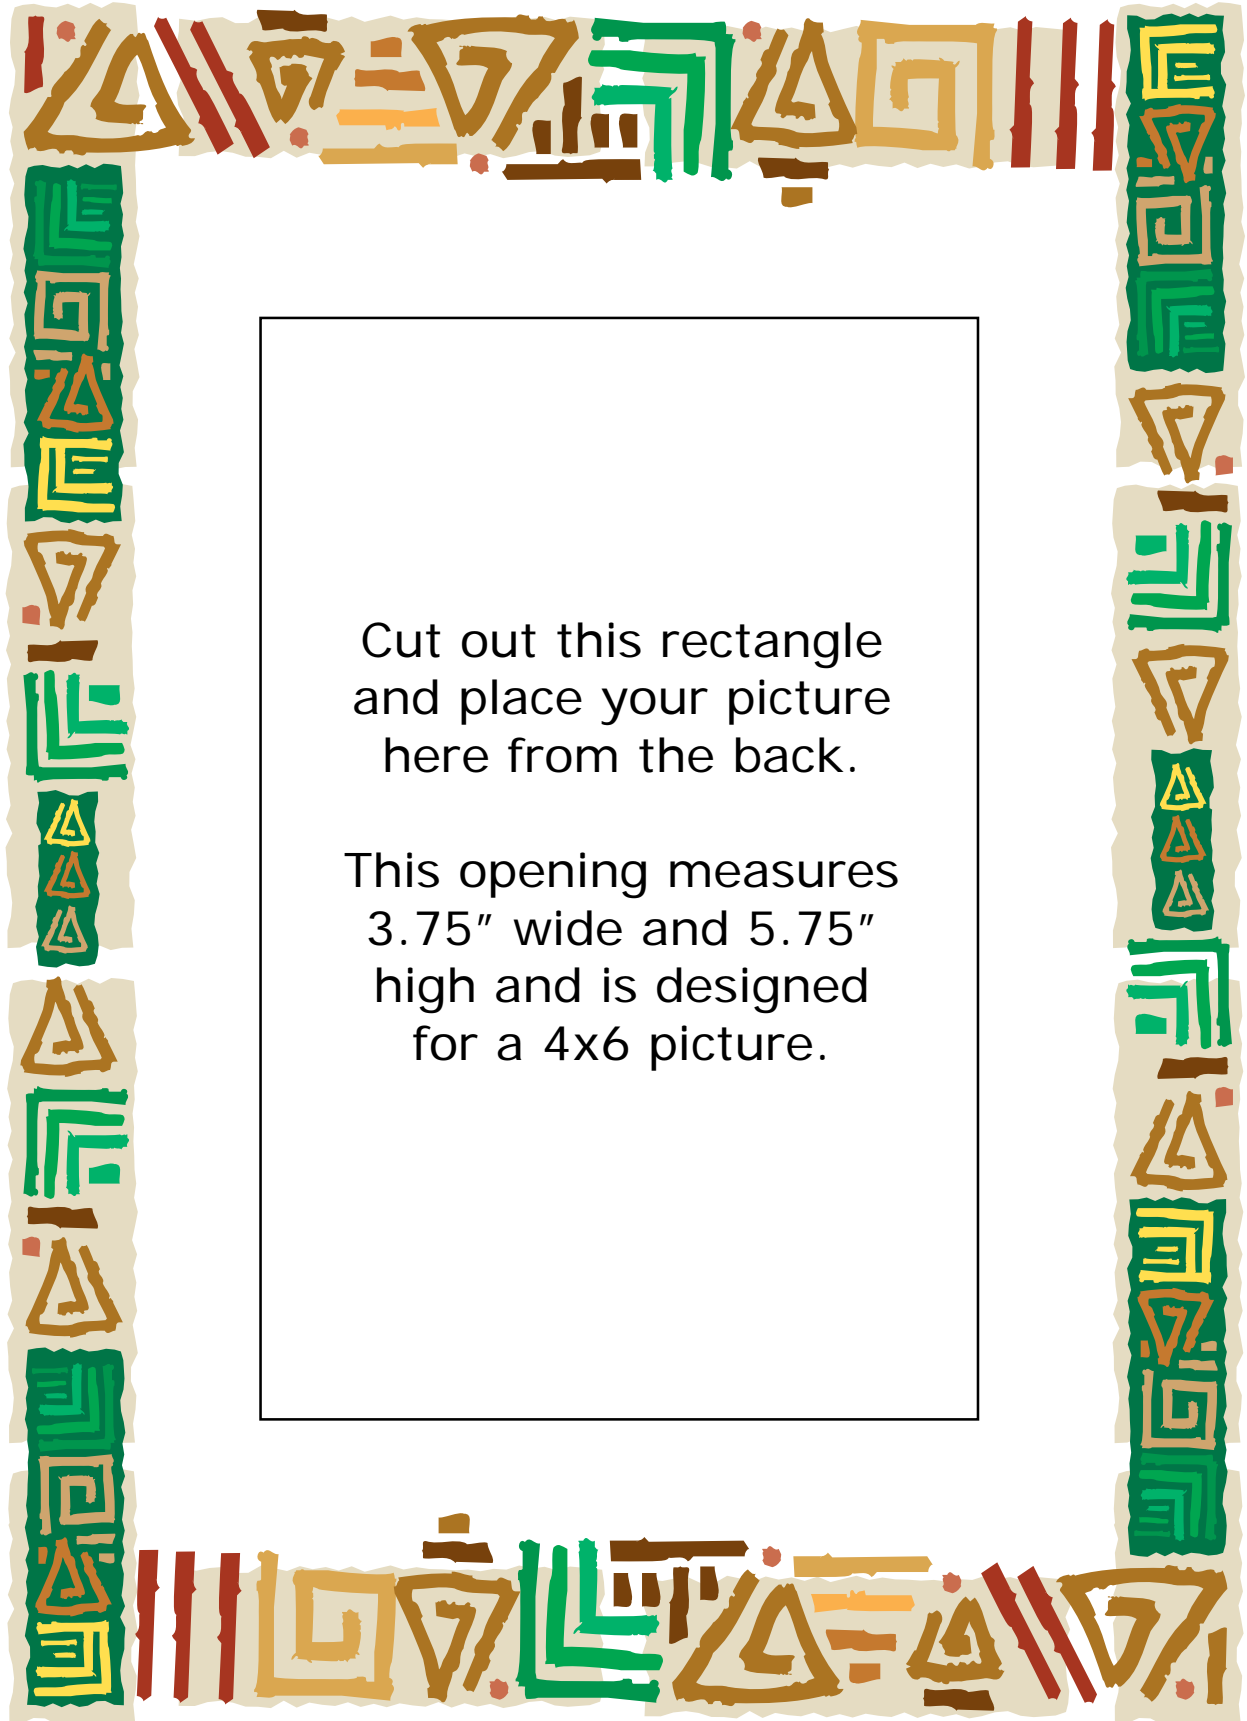

Cut out this rectangle
and place your picture
here from the back.

This opening measures
3.75" wide and 5.75"
high and is designed
for a 4x6 picture.

Cut out this rectangle
and place your picture
here from the back.

This opening measures
3.75" wide and 5.75"
high and is designed
for a 4x6 picture.

Cut out this rectangle
and place your picture
here from the back.

This opening measures
3.75" wide and 5.75"
high and is designed
for a 4x6 picture.

Cut out this rectangle
and place your picture
here from the back.

This opening measures
3.75" wide and 5.75"
high and is designed
for a 4x6 picture.