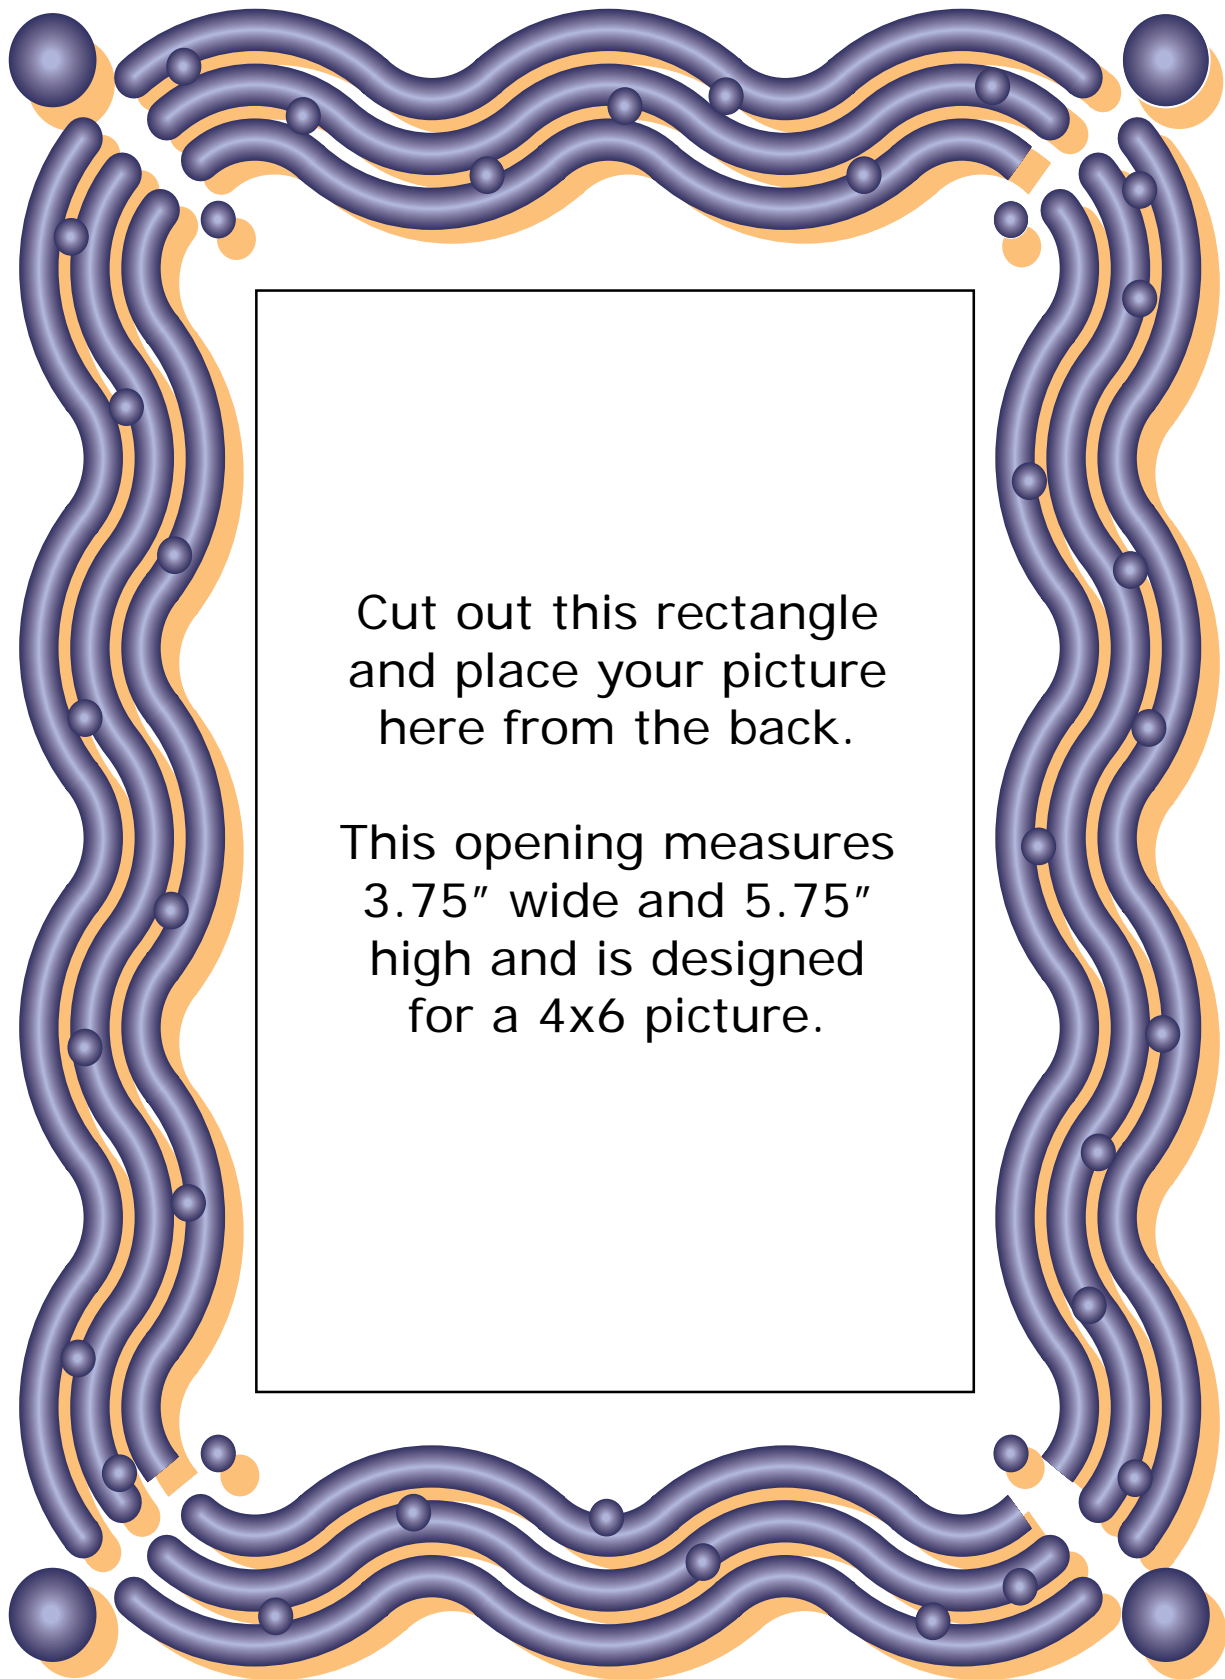

Cut out this rectangle
and place your picture
here from the back.

This opening measures
3.75" wide and 5.75"
high and is designed
for a 4x6 picture.

Cut out this rectangle
and place your picture
here from the back.

This opening measures
3.75" wide and 5.75"
high and is designed
for a 4x6 picture.

Cut out this rectangle
and place your picture
here from the back.

This opening measures
3.75" wide and 5.75"
high and is designed
for a 4x6 picture.

Cut out this rectangle
and place your picture
here from the back.

This opening measures
3.75" wide and 5.75"
high and is designed
for a 4x6 picture.